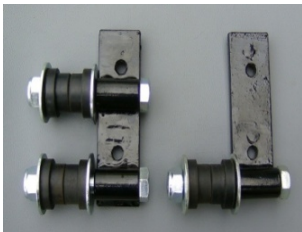

SC 001
Chassis XK-120

SC 002
Chassis XK-140

SC 003
Chassis XK-150

SC 004A
Front axle shaft for E-Type
C19423

SC 004B
Front axle shaft for E-Type vented disc

SC 005A

Front axle shaft XK all
C3008

SC 005B

Front axle shaft XK vented disc

SC 006

Distance ring for S 004

SC 007

Lower balljoint cap
C3023

SC 008

Locking plate for antiroll bar

SC 010

Front shock absorber lower bolt

C3018

SC 011 LH/RH

Lower rear shock absorber brackett

C7754/3

SC 012

Spring leather gaiter set

C3877/8

SC 013

Power steering mounting set

SC 014

Elektric power steering pump with brackett

SC 015

Steering rack XJ exch.